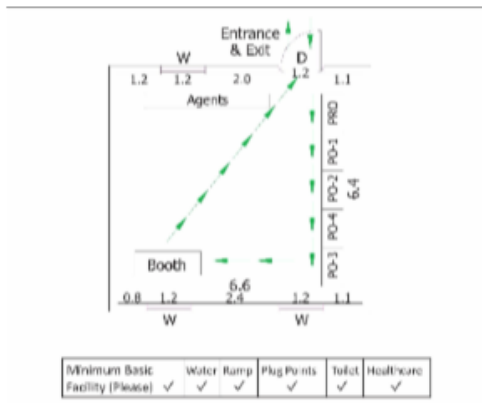

Nazri Naksha

Google Map View

Polling Station Building Front View

Polling Station Front View

Cad View

Key MAP View