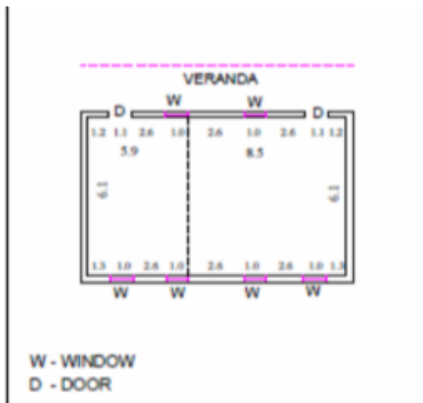

Nazri Naksha

Google Map View

Polling Station Building Front View

Polling Station Front View

Cad View

Key MAP View