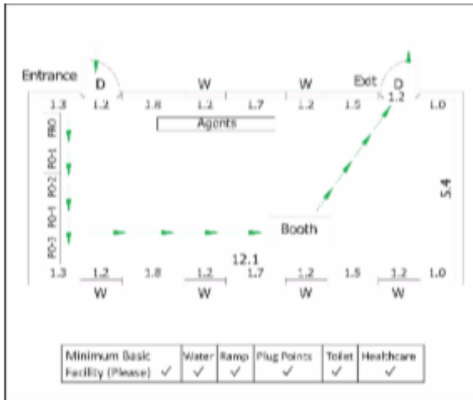

Nazri Naksha

Google Map View

Polling Station Building Front View

Polling Station Front View

Cad View

Key MAP View