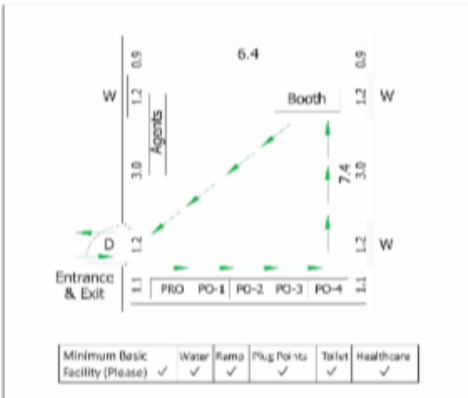

Nazri Naksha

Google Map View

Polling Station Building Front View

Polling Station Front View

Cad View

Key MAP View