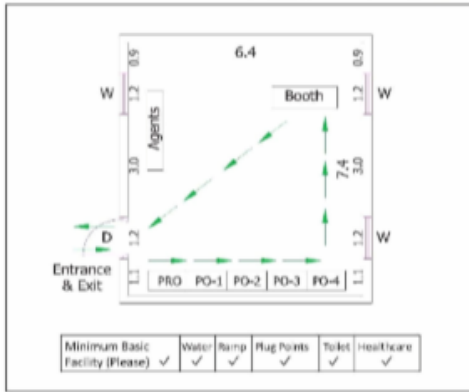

Nazri Naksha

Google Map View

Polling Station Building Front View

Polling Station Front View

Cad View

Key MAP View