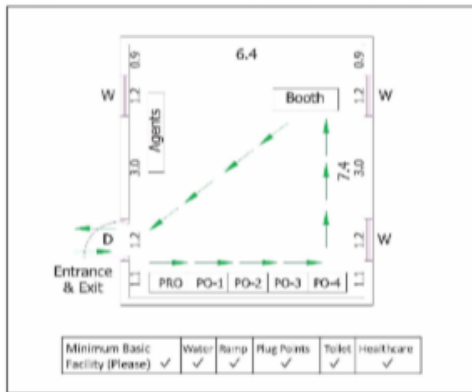

Nazri Naksha

Google Map View

Polling Station Building Front View

Polling Station Front View

Cad View

Key MAP View