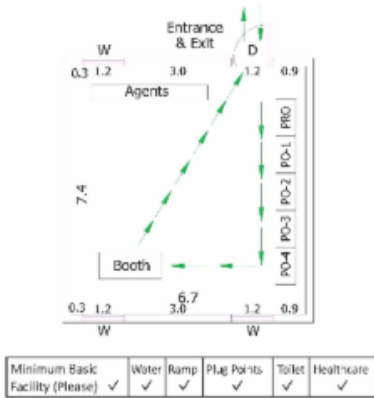

Nazri Naksha

Google Map View

Polling Station Building Front View

Polling Station Front View

Cad View

Key MAP View