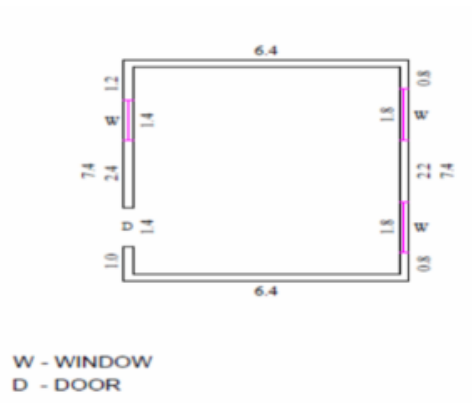

Nazri Naksha

Google Map View

Polling Station Building Front View

Polling Station Front View

Cad View

Key MAP View