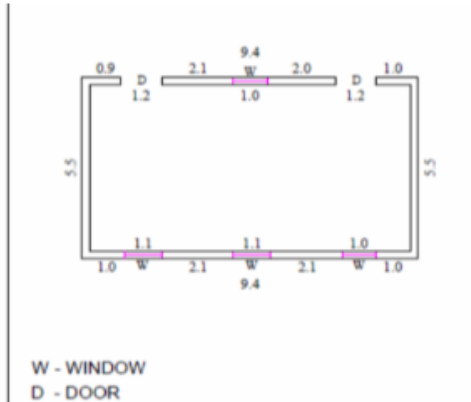

Nazri Naksha

Google Map View

Polling Station Building Front View

Polling Station Front View

Cad View

Key MAP View