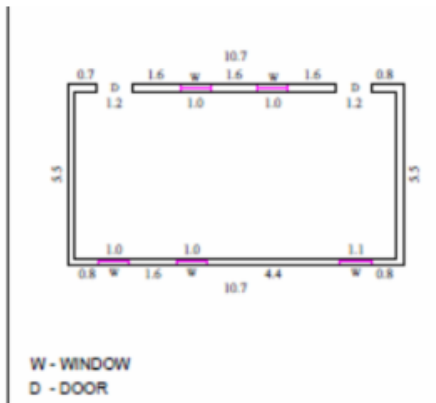

Nazri Naksha

Google Map View

Polling Station Building Front View

Polling Station Front View

Cad View

Key MAP View