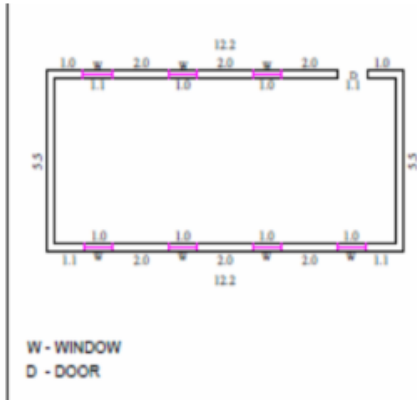

Nazri Naksha

Google Map View

Polling Station Building Front View

Polling Station Front View

Cad View

Key MAP View