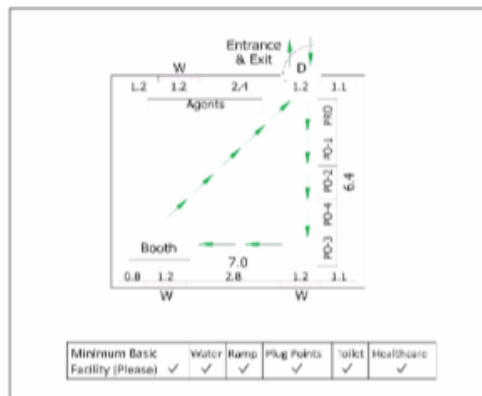

Nazri Naksha

Google Map View

Polling Station Building Front View

Polling Station Front View

Cad View

Key MAP View