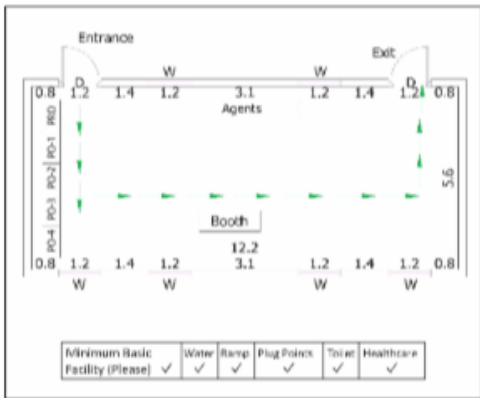

Nazri Naksha

Google Map View

Polling Station Building Front View

Polling Station Front View

Cad View

Key MAP View