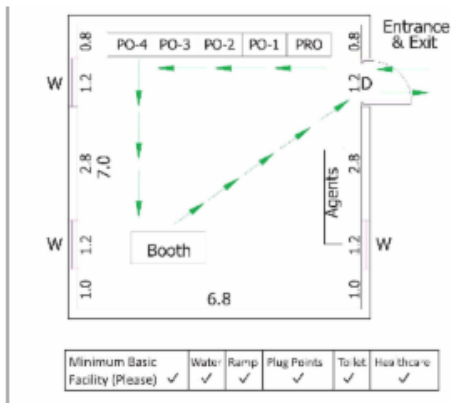

Nazri Naksha

Google Map View

Polling Station Building Front View

Polling Station Front View

Cad View

Key MAP View