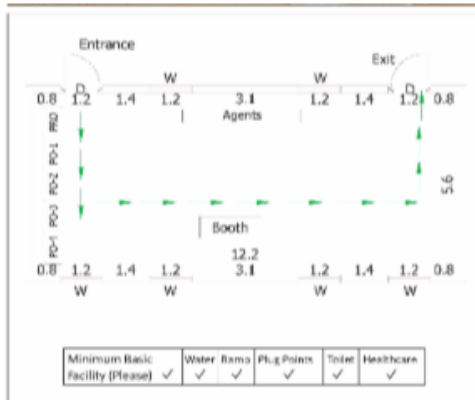

Nazri Naksha

Google Map View

Polling Station Building Front View

Polling Station Front View

Cad View

Key MAP View