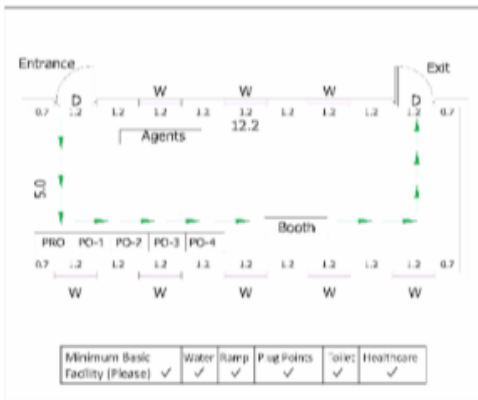

Nazri Naksha

Google Map View

Polling Station Building Front View

Polling Station Front View

Cad View

Key MAP View