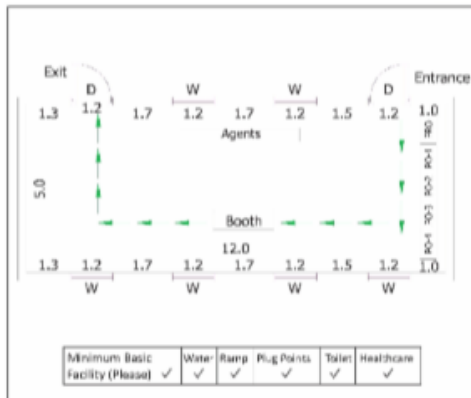

Nazri Naksha

Google Map View

Polling Station Building Front View

Polling Station Front View

Cad View

Key MAP View