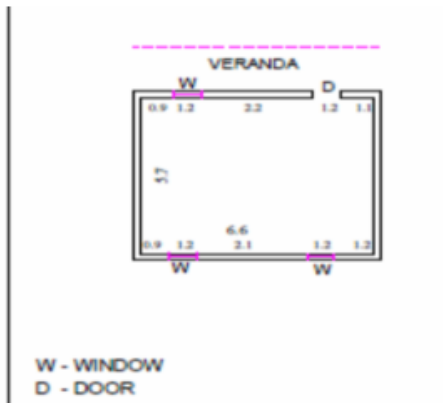

Nazri Naksha

Google Map View

Polling Station Building Front View

Polling Station Front View

Cad View

Key MAP View