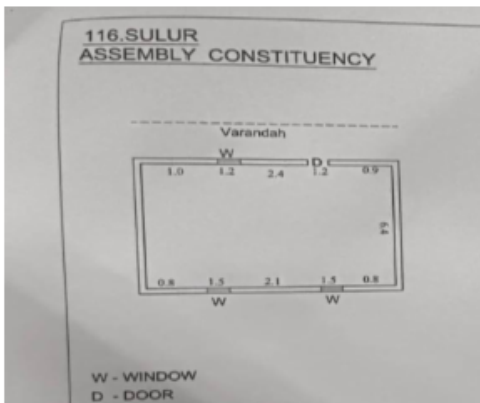

Nazri Naksha

Google Map View

Polling Station Building Front View

Polling Station Front View

Cad View

Key MAP View