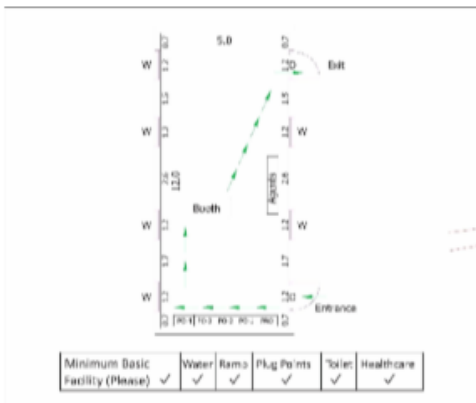

Nazri Naksha

Google Map View

Polling Station Building Front View

Polling Station Front View

Cad View

Key MAP View