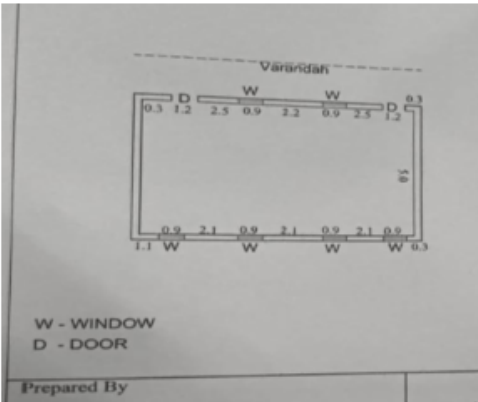

Nazri Naksha

Google Map View

Polling Station Building Front View

Polling Station Front View

Cad View

Key MAP View