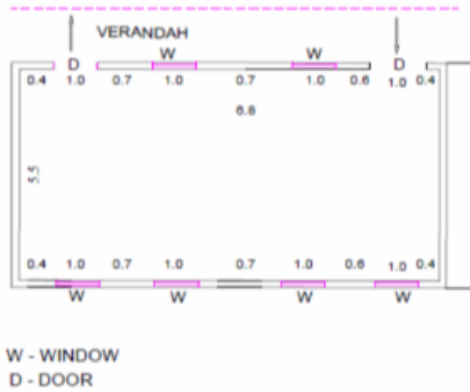

Nazri Naksha

Google Map View

Polling Station Building Front View

Polling Station Front View

Cad View

Key MAP View