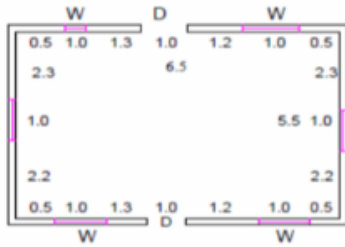

Nazri Naksha

Google Map View

Polling Station Building Front View

Polling Station Front View

Cad View

W - WINDOW
D - DOOR

Key MAP View