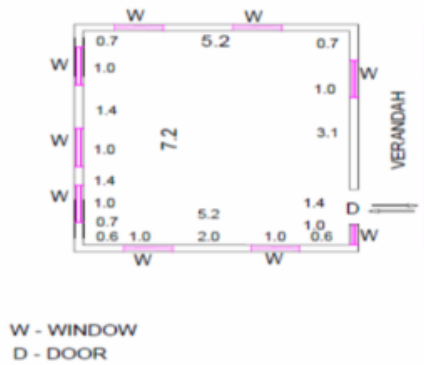

Nazri Naksha

Google Map View

Polling Station Building Front View

Polling Station Front View

Cad View

Key MAP View