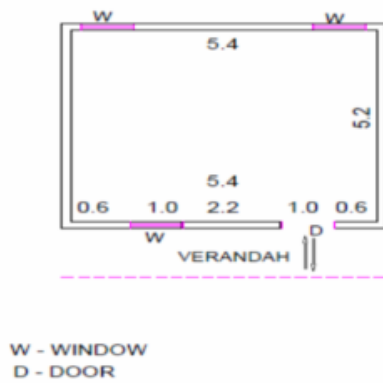

Nazri Naksha

Google Map View

Polling Station Building Front View

Polling Station Front View

Cad View

Key MAP View