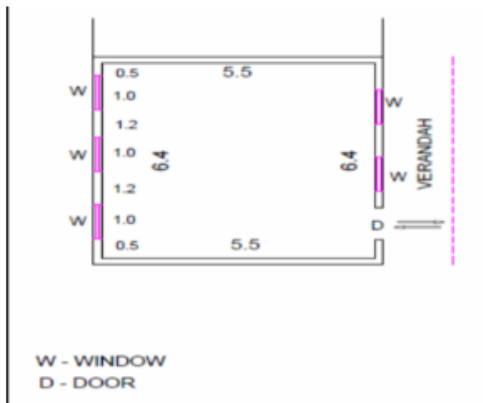

Nazri Naksha

Google Map View

Polling Station Building Front View

Polling Station Front View

Cad View

Key MAP View