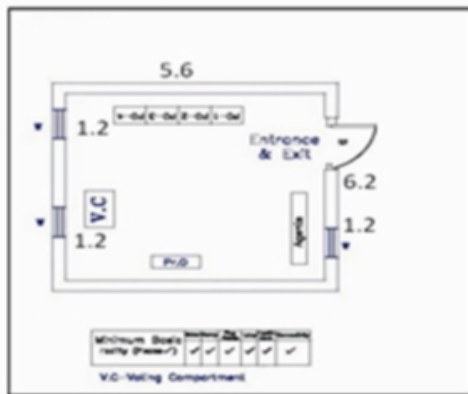

Nazri Naksha

Google Map View

Polling Station Building Front View

Polling Station Front View

Cad View

Key MAP View