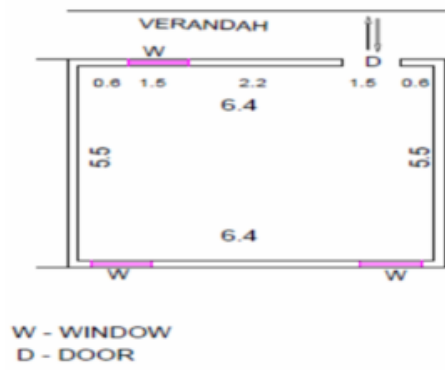

Nazri Naksha

Google Map View

Polling Station Building Front View

Polling Station Front View

Cad View

Key MAP View