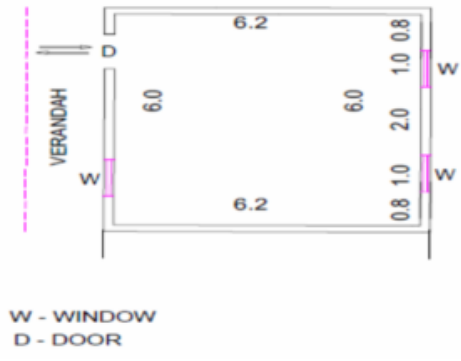

Nazri Naksha

Google Map View

Polling Station Building Front View

Polling Station Front View

Cad View

Key MAP View