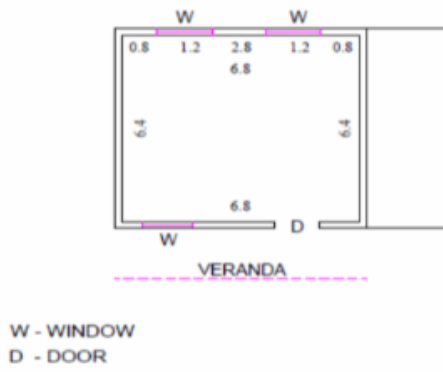

Nazri Naksha

Google Map View

Polling Station Building Front View

Polling Station Front View

Cad View

Key MAP View