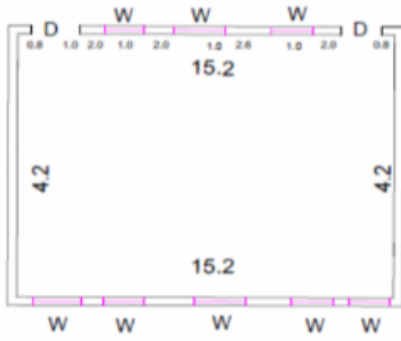

Nazri Naksha

Google Map View

Polling Station Building Front View

Polling Station Front View

Cad View

Key MAP View