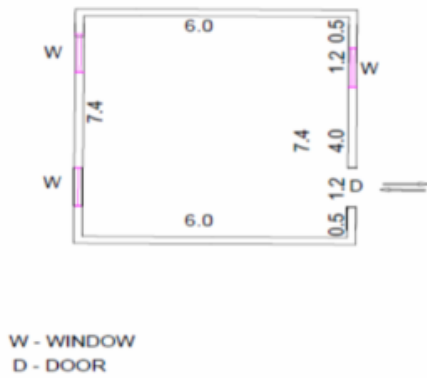

Nazri Naksha

Google Map View

Polling Station Building Front View

Polling Station Front View

Cad View

Key MAP View