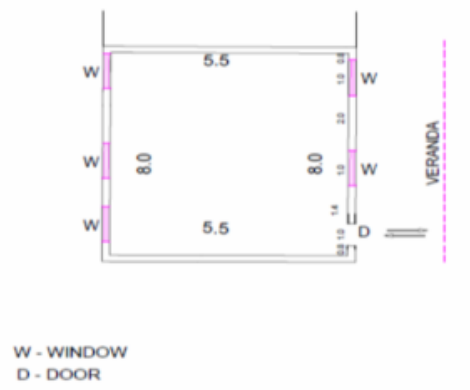

Nazri Naksha

Google Map View

Polling Station Building Front View

Polling Station Front View

Cad View

Key MAP View