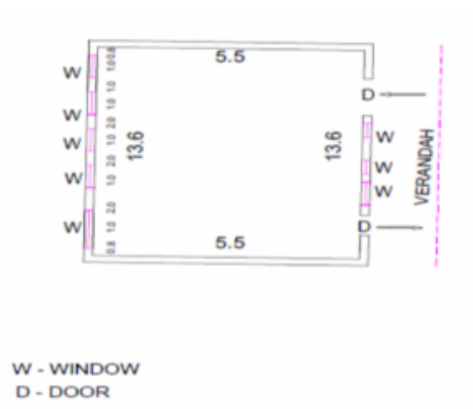

Nazri Naksha

Google Map View

Polling Station Building Front View

Polling Station Front View

Cad View

Key MAP View