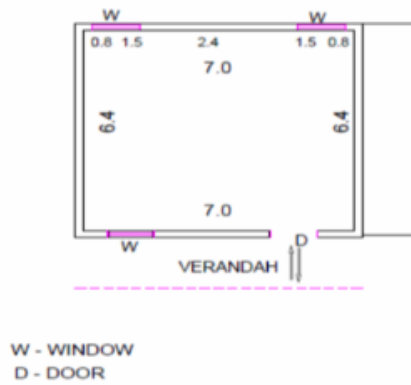

Nazri Naksha

Google Map View

Polling Station Building Front View

Polling Station Front View

Cad View

Key MAP View