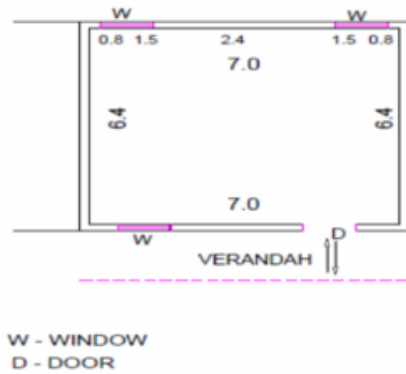

Nazri Naksha

Google Map View

Polling Station Building Front View

Polling Station Front View

Cad View

Key MAP View