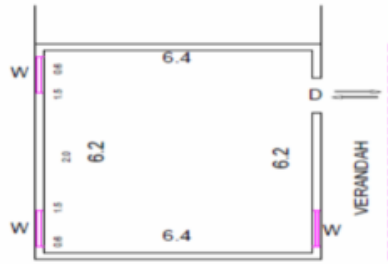

Nazri Naksha

Google Map View

Polling Station Building Front View

Polling Station Front View

Cad View

W - WINDOW
D - DOOR

Key MAP View