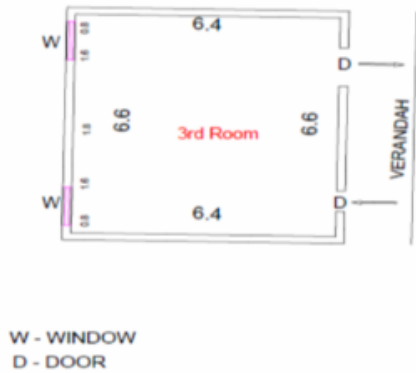

Nazri Naksha

Google Map View

Polling Station Building Front View

Polling Station Front View

Cad View

Key MAP View