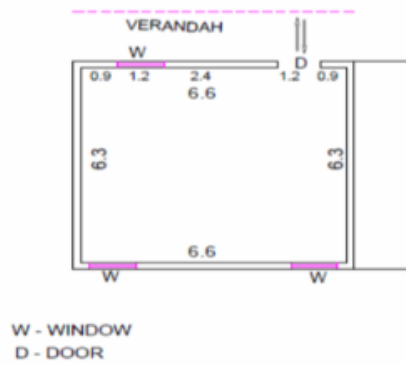

Nazri Naksha

Google Map View

Polling Station Building Front View

Polling Station Front View

Cad View

Key MAP View