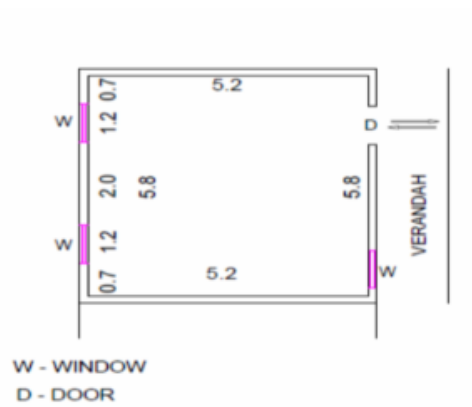

Nazri Naksha

Google Map View

Polling Station Building Front View

Polling Station Front View

Cad View

Key MAP View