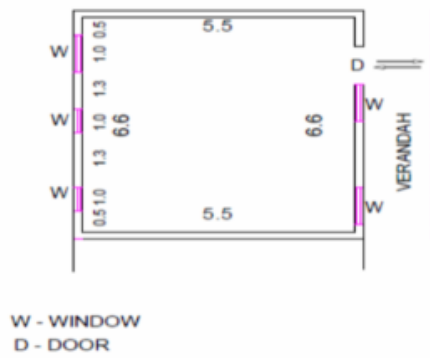

Nazri Naksha

Google Map View

Polling Station Building Front View

Polling Station Front View

Cad View

Key MAP View