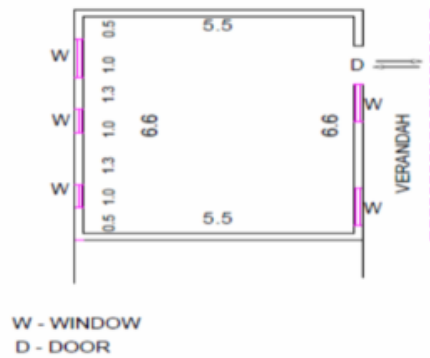

Nazri Naksha

Google Map View

Polling Station Building Front View

Polling Station Front View

Cad View

Key MAP View