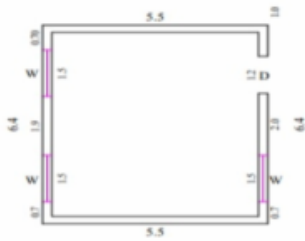

Nazri Naksha

Google Map View

Polling Station Building Front View

Polling Station Front View

Cad View

W - WINDOW
D - DOOR

Key MAP View