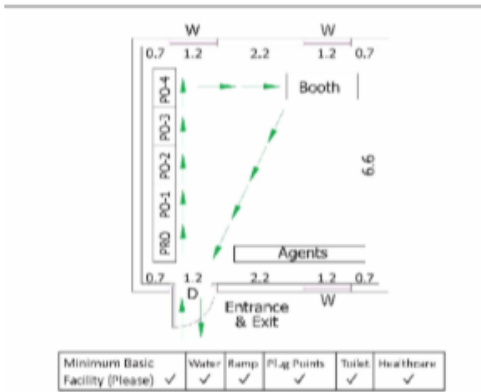

Nazri Naksha

Google Map View

Polling Station Building Front View

Polling Station Front View

Cad View

Key MAP View