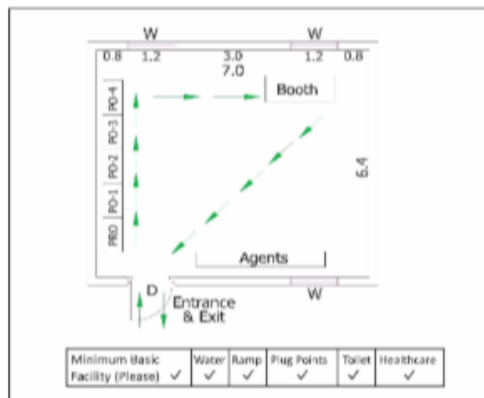

Nazri Naksha

Google Map View

Polling Station Building Front View

Polling Station Front View

Cad View

Key MAP View