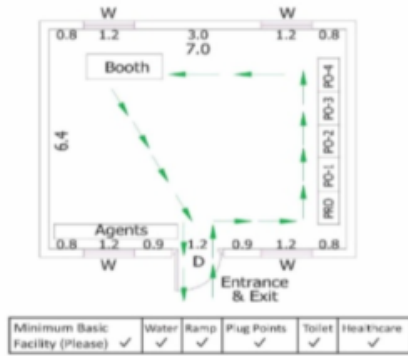

Nazri Naksha

Google Map View

Polling Station Building Front View

Polling Station Front View

Cad View

Key MAP View