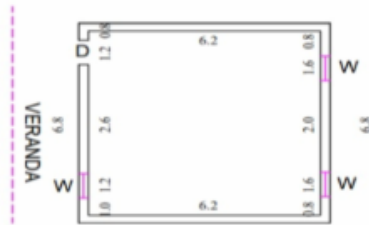

Nazri Naksha

Google Map View

Polling Station Building Front View

Polling Station Front View

Cad View

Key MAP View