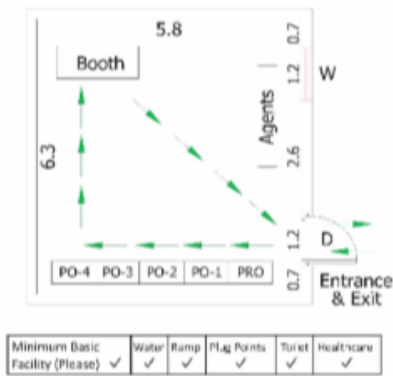

Nazri Naksha

Google Map View

Polling Station Building Front View

Polling Station Front View

Cad View

Key MAP View