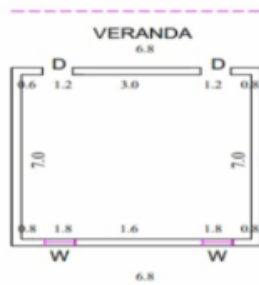

Nazri Naksha

Google Map View

Polling Station Building Front View

Polling Station Front View

Cad View

W - WINDOW
D - DOOR

Key MAP View