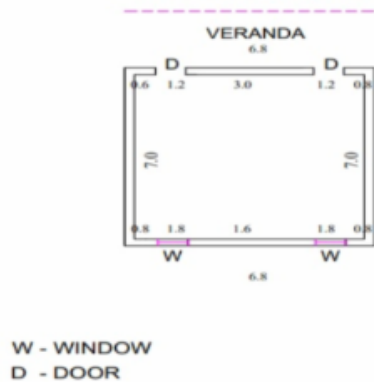

Nazri Naksha

Google Map View

Polling Station Building Front View

Polling Station Front View

Cad View

Key MAP View